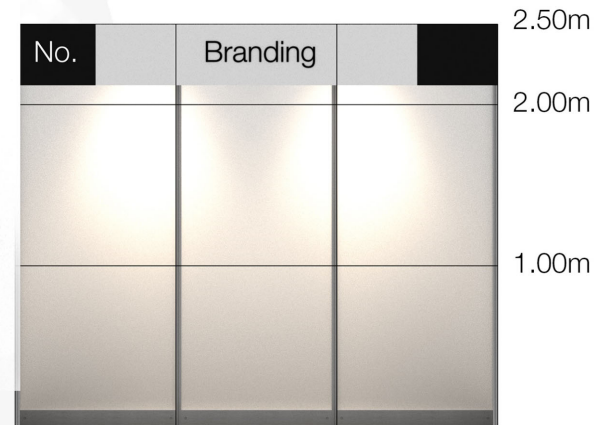

6m² - In-Line Booth

Standard Package Small (3 x 2 m) | row

Standard Package Small (3 x 2 m)

- ☒ Grey carpeting
- ☒ SYMA S-30 Back- and sidewalls H 2,5 m
- ☒ Fascia board including coloured branding H 400 mm
- ☒ 1 Spot-light
- ☒ 1 triple-power-socket (0,5 kW) incl. power-supply by ACV
- ☒ Cleaning and waste disposal on set-up day