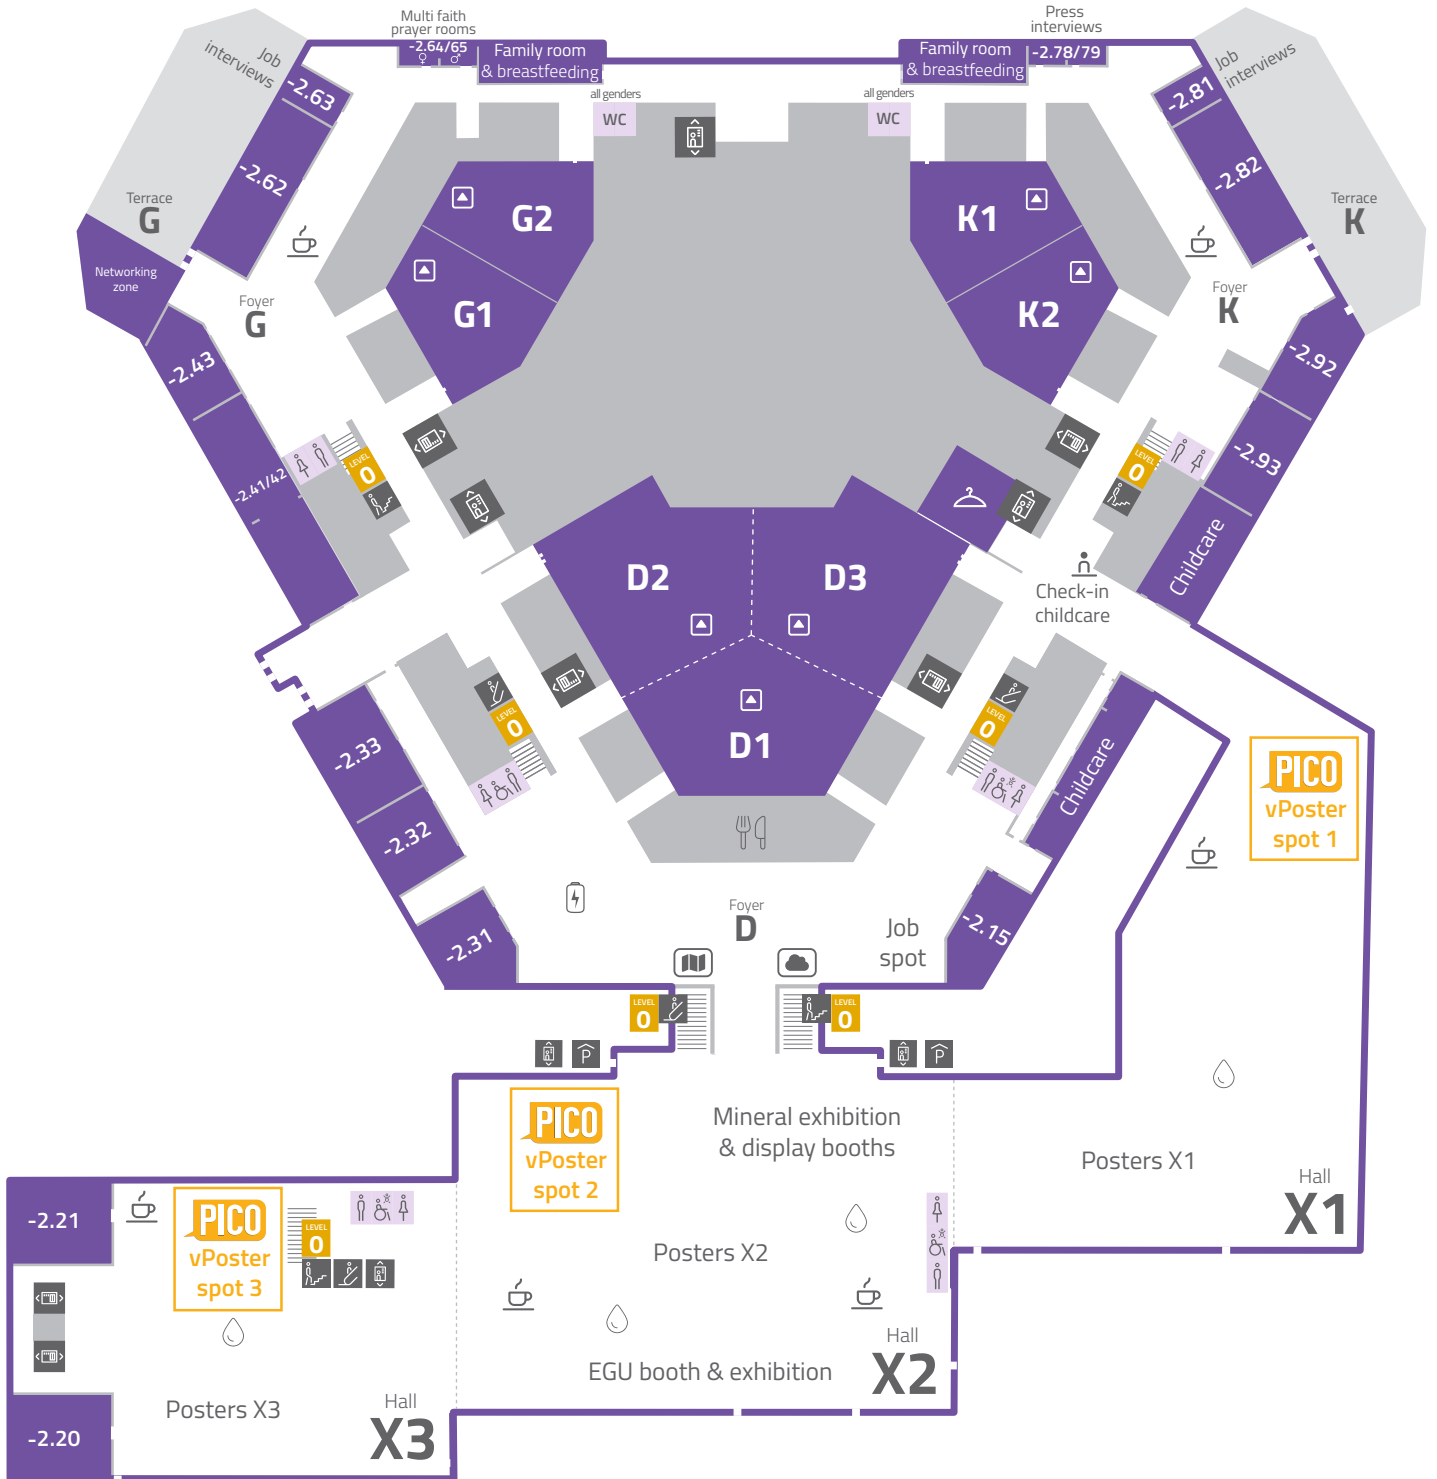

General Assembly 2025

Purple Level -2 – basement

Lecture rooms | Posters X1 | X2 | X3 | Exhibition

	Coffee spot		Elevator		Restaurants		Artist-in-residence: Annabelle Foster		Cloakroom
	Restroom		Escalator		Water station		Artist-in-residence: Liliane M. L. Burkhard		
	Baby-care room		Stairs		Charging station		Stage		

General Assembly 2025

Yellow Level 0 – ground floor

Lecture rooms | Press centre | Posters X4 | X5 | Exhibition

	Coffee spot		Elevator		Information		Restaurants		Poster print service
	Restroom		Escalator		Meeting point		Charging station		
	Baby-care room		Stairs		Water station		Stage		

General Assembly 2025 Green Level 1 – first floor

Lecture rooms | Exhibition

	Coffee spot		Elevator		Charging station
	Restroom		Escalator		
	Baby-care room		Stairs		

General Assembly 2025

Red Level 2 – second floor

Lecture rooms | Poster Hall A | EGU Editors

	Coffee spot		Elevator		Restaurants
	Restroom		Escalator		Water station
	Baby-care room		Stairs		Charging station

General Assembly 2025

Blue Level 3 – third floor